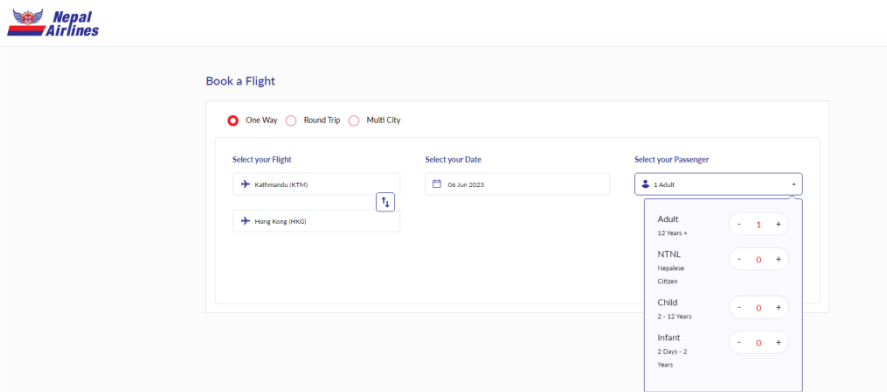

# Nepal Airlines Corporation's Internet Booking Engine(IBE) Guidance for International Ticketing

To begin with, open your Internet Browser and type URL: [www.nepalairlines.com.np](http://www.nepalairlines.com.np) and proceed with below mentioned steps.

## Step 1 : Click on International Booking

**Step 2:** Select your trip either one way or Round Trip then after select preferred departure and Arrival destination, date of travel and passenger type.

**Step 3:** Select your preferred currency from the currency segment marked with **YELLOW** and click on the desired option (Economy or Business).