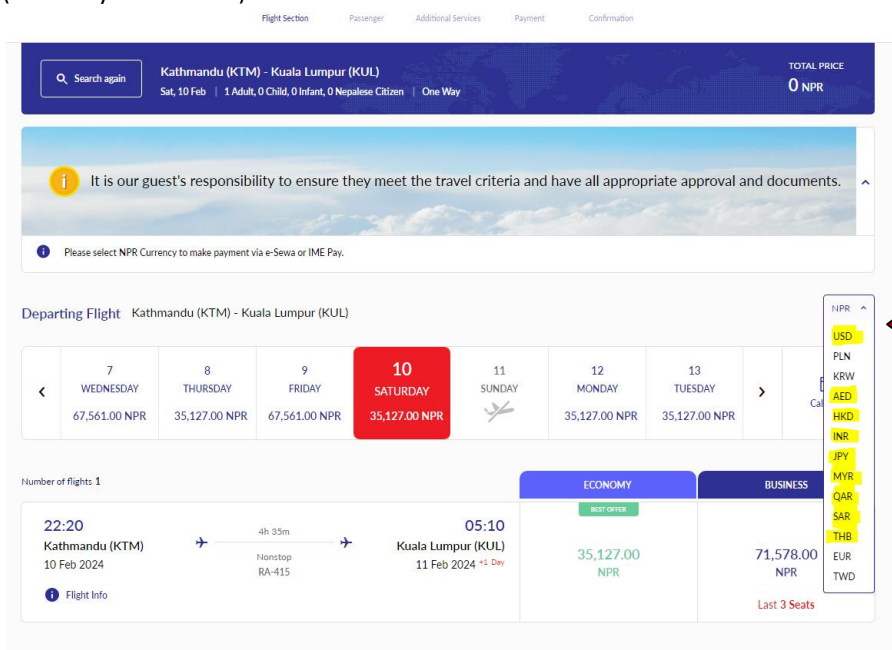

# Nepal Airlines Corporation's Internet Booking Engine(IBE) Guidance for International Ticketing

To begin with, open your Internet Browser and type URL: [www.nepalairlines.com.np](http://www.nepalairlines.com.np) and proceed with below mentioned steps.

## Step 1 : Click on International Booking

**Step 2:** Select your trip either one way or Round Trip then after select preferred departure and Arrival destination, date of travel and passenger type.

**Step 3:** Select your preferred currency from the currency segment marked with **YELLOW** and click on the desired option (Economy or Business).